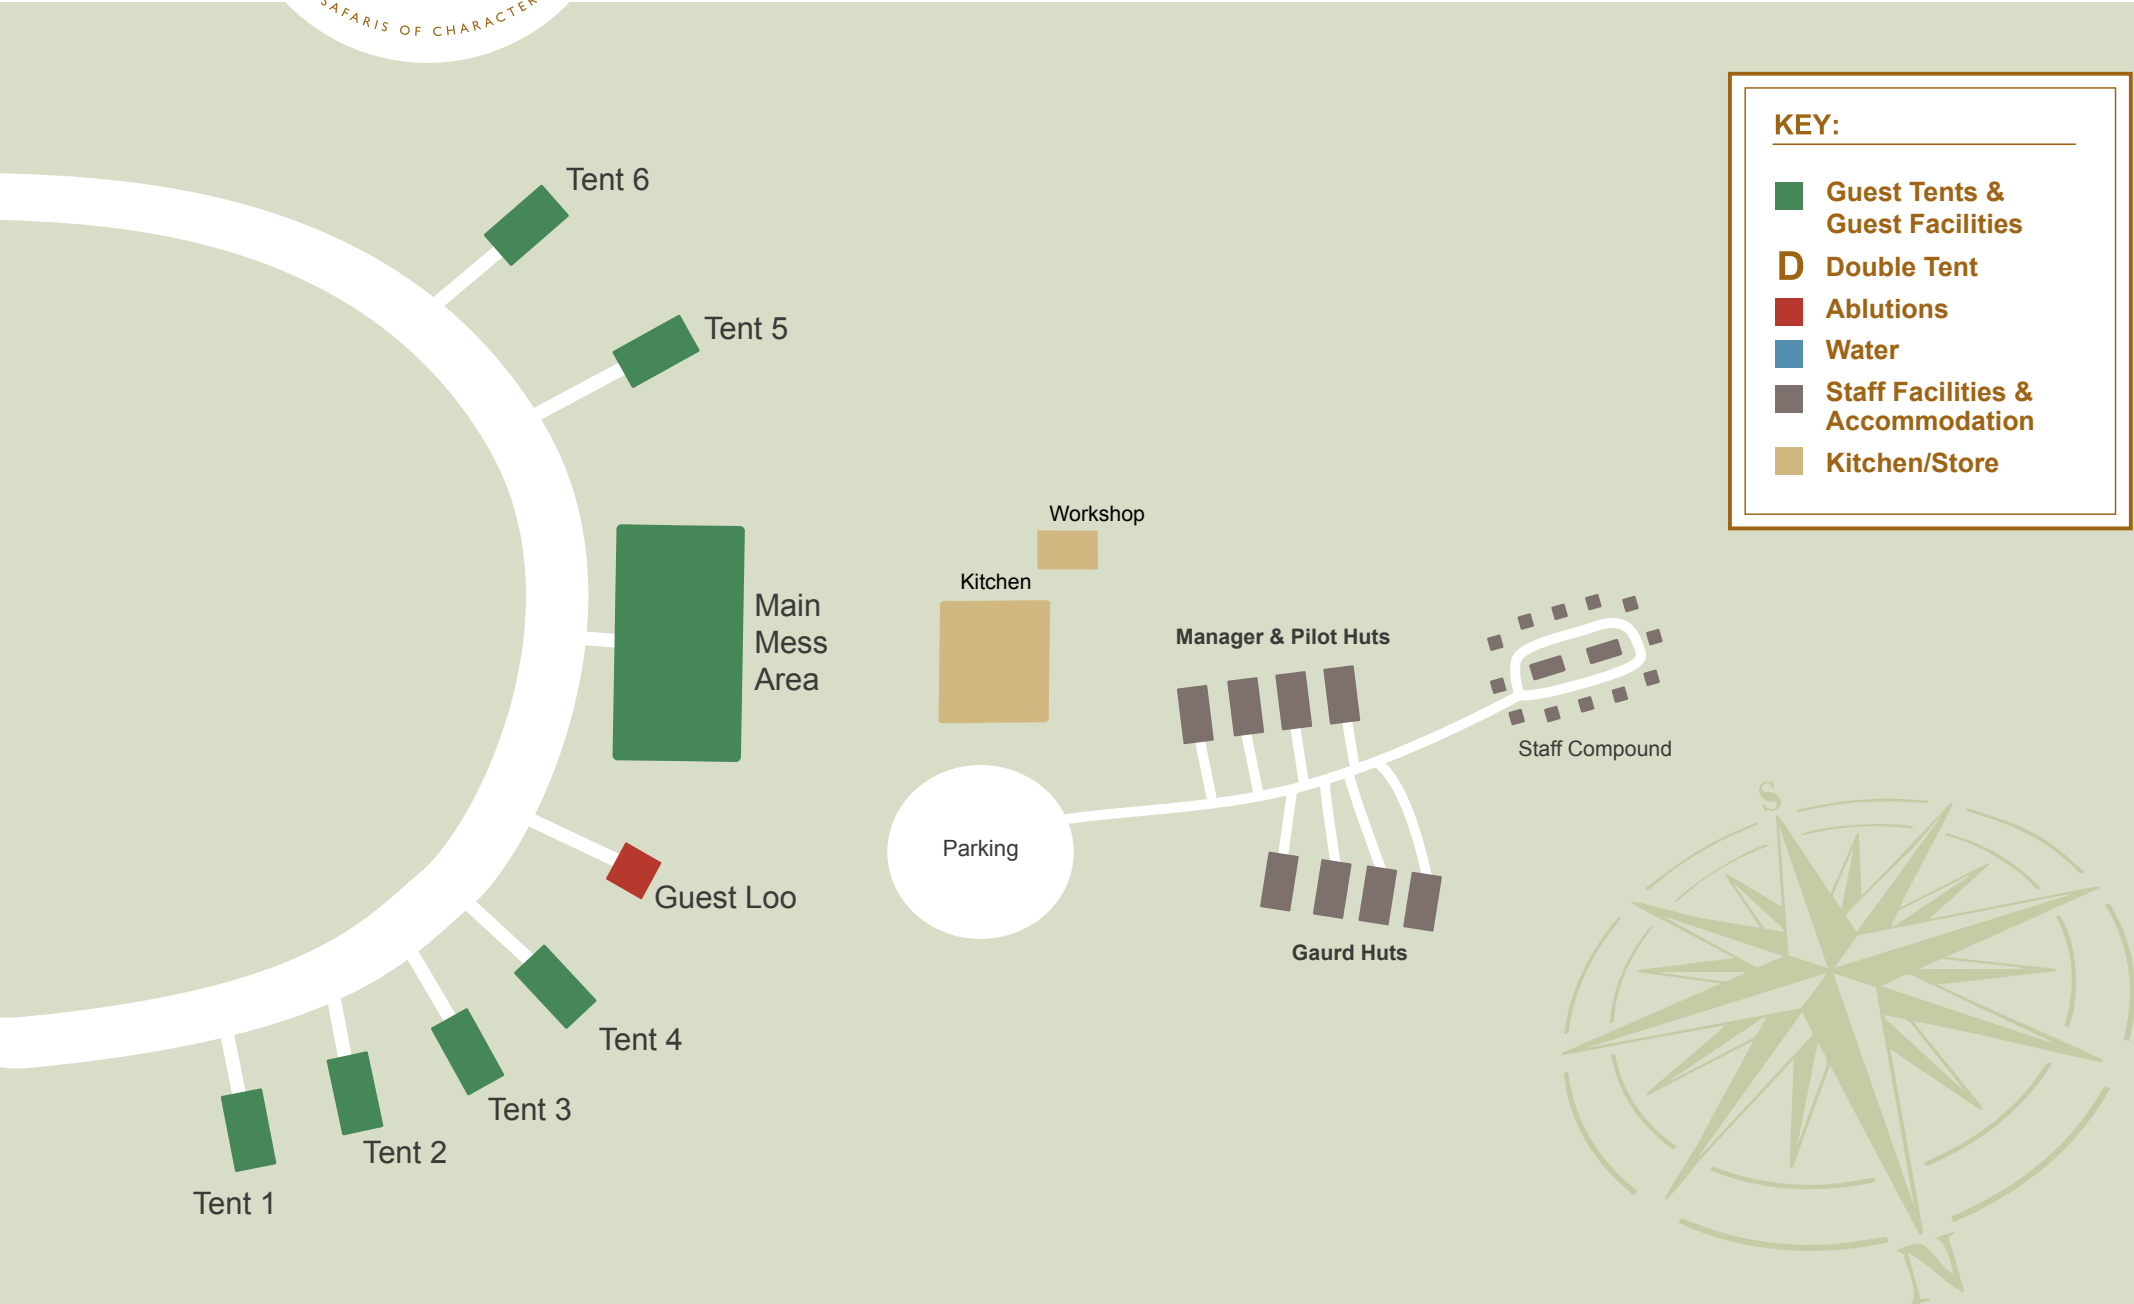

HOANIB VALLEY SITE MAP

KEY:

- Guest Tents & Guest Facilities
- Double Tent
- Ablutions
- Water
- Staff Facilities & Accommodation
- Kitchen/Store